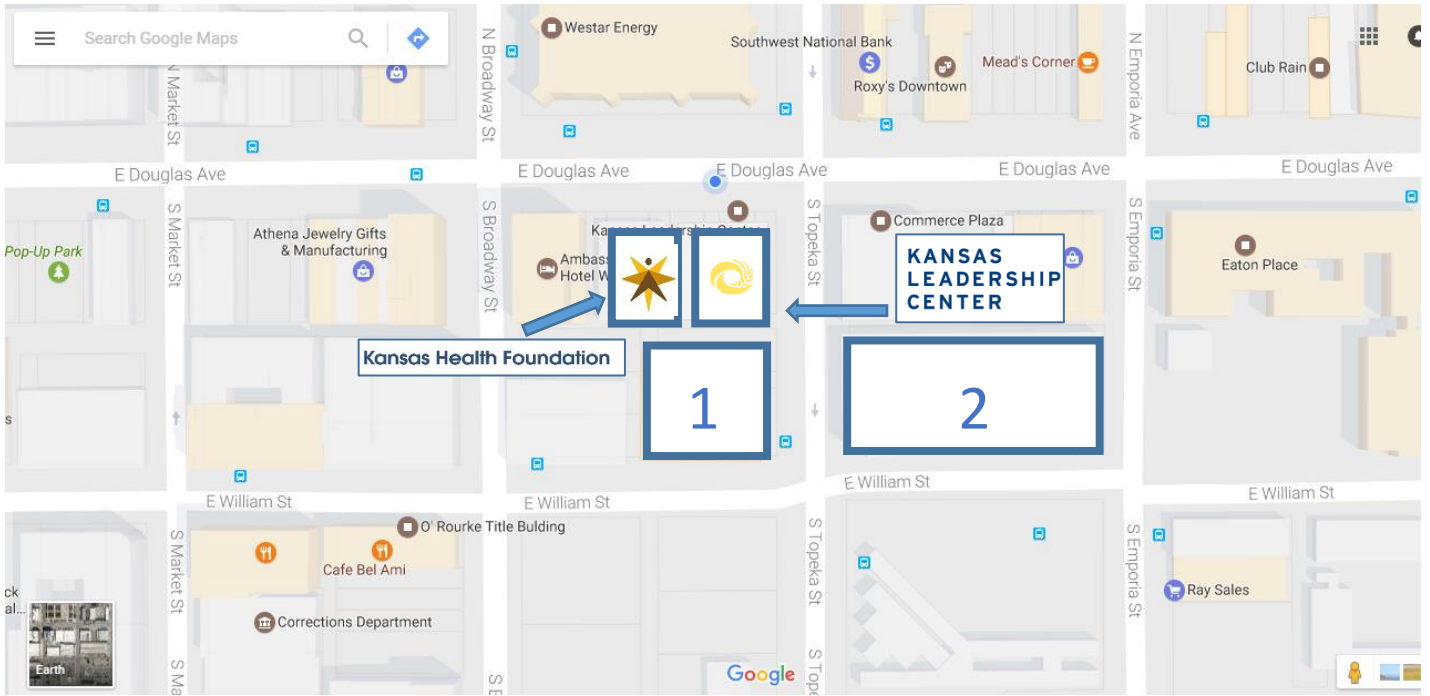

PARKING

Kansas Leadership Center & Kansas Health Foundation Conference Center

1

Block One Parking Garage
360 E. William
\$6/day, \$1.50/hr

2

Williams Street Garage
121 S. Emporia St.
\$5/day, \$1.50/hr